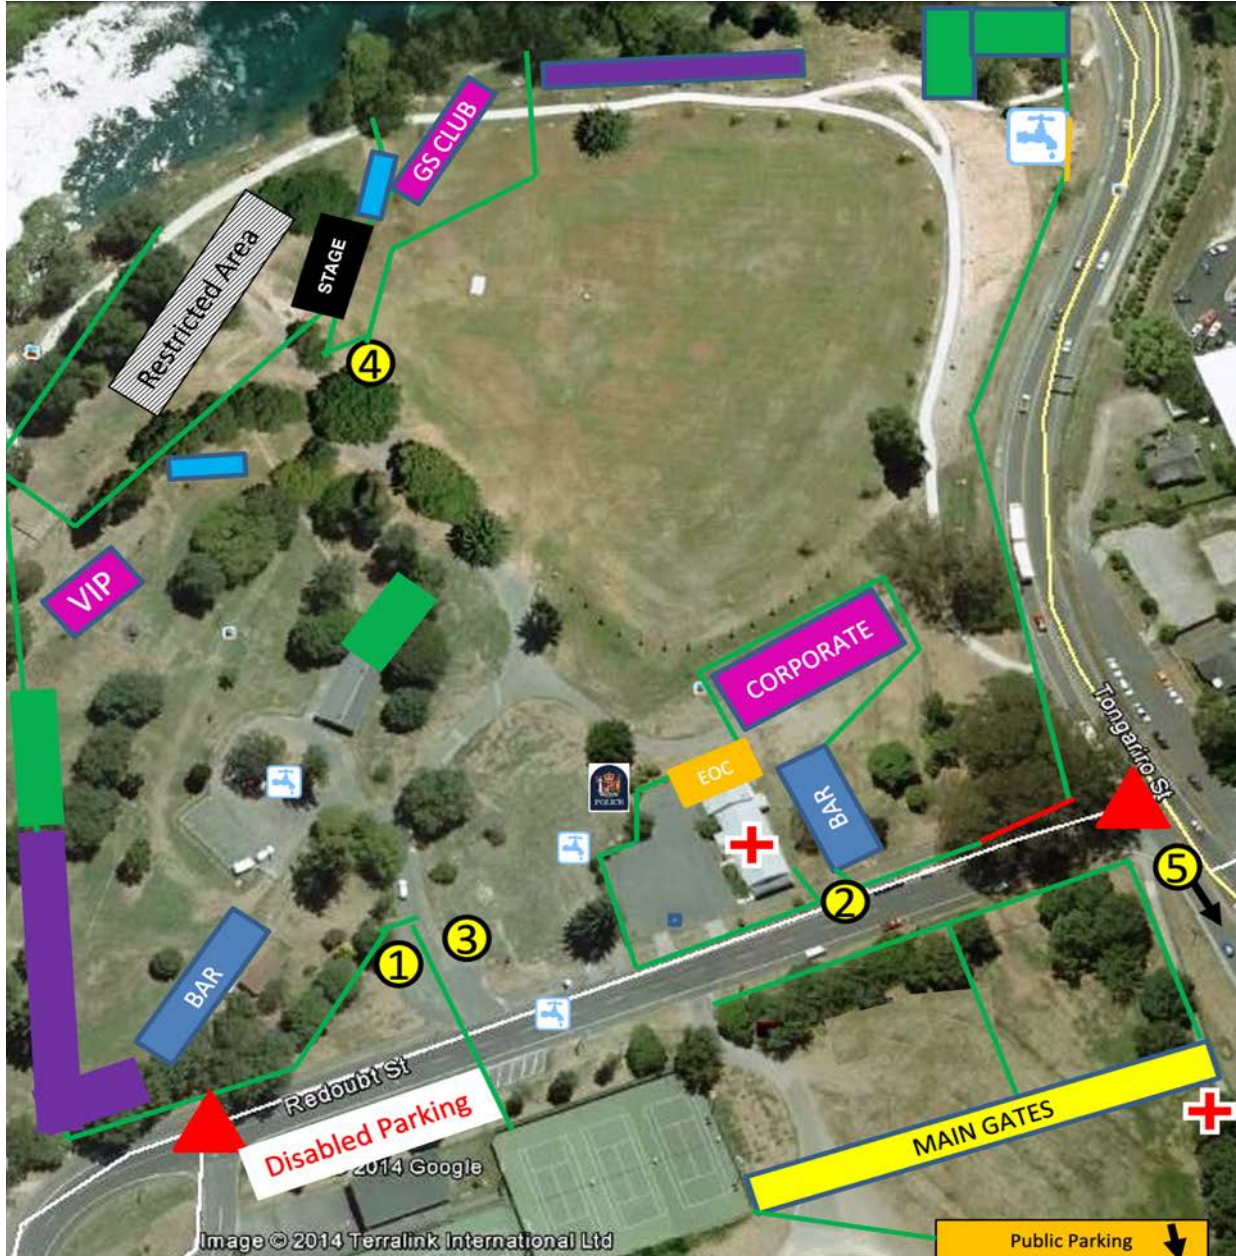

TAUPŌ SUMMER CONCERT 2025

VENUE MAP

greenstone
entertainment

-  Bars
-  Food
-  Toilets
-  Free Water
-  Medical
-  Police
-  Big Screen
-  Road Closed – No Entry
-  ① Disabled Entry & Emergency Access
-  ② Corporate Gate
-  ③ Merchandise
-  ④ Wheelchair Viewing Platform
-  ⑤ Carparking Tongariro St
-  Exit Only
-  Emergency Exit