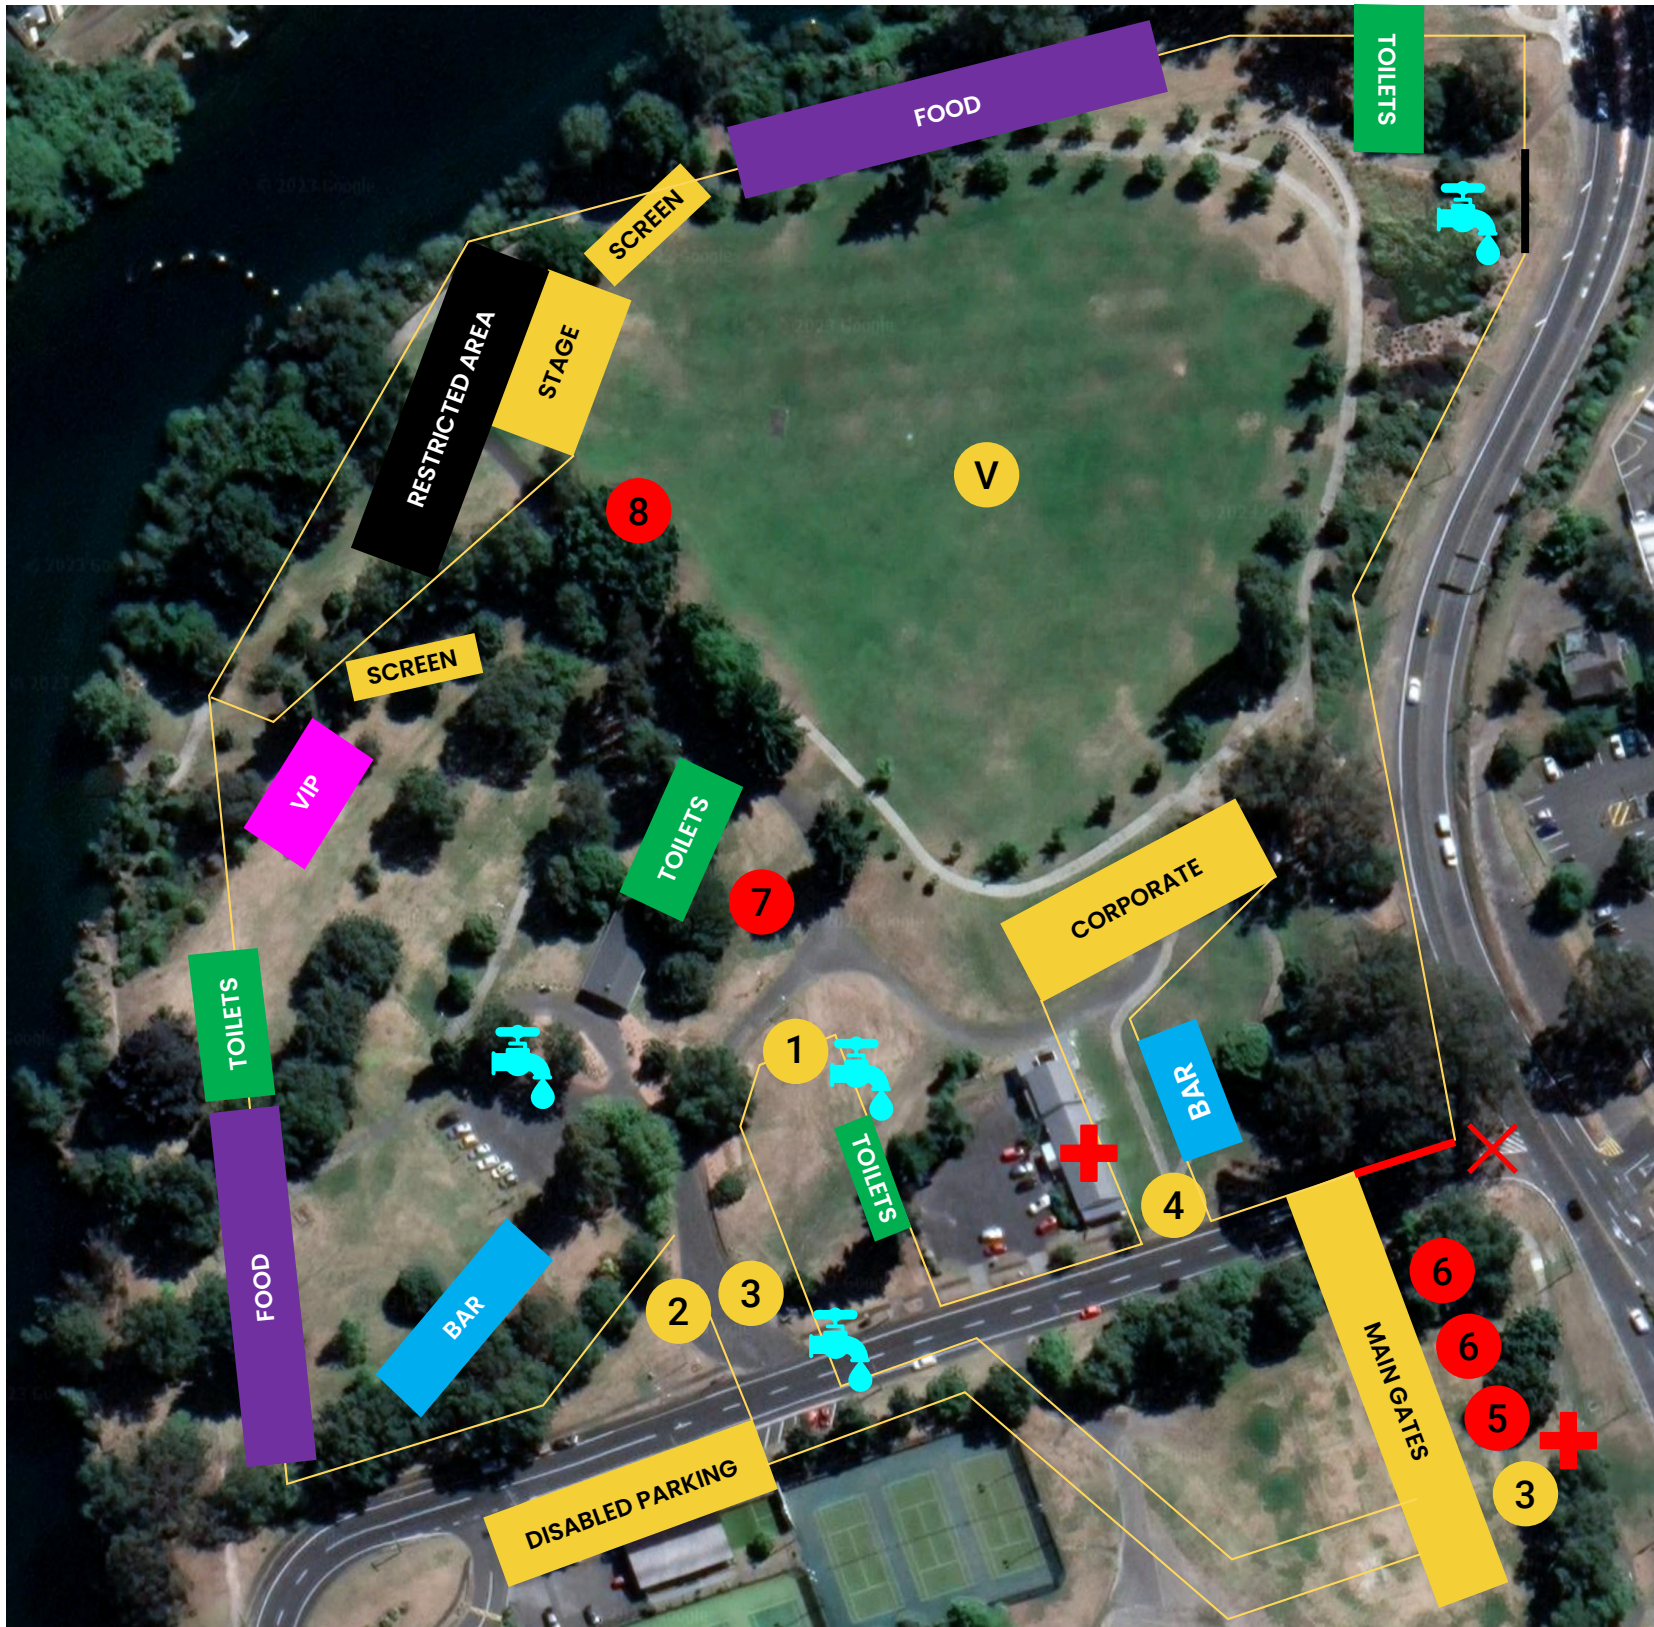

TAUPŌ SUMMER CONCERT 2024 VENUE MAP

greenstone
entertainment

KEY

- 1 Main Gate
- 2 Disabled Entry & Emergency Access
- 3 Express & VIP Lane
- V Concert Venue
- 4 Corporate Gate
- 5 Ticket Office/Gate Sales
- 6 Bag Check/Queue Here
- 7 Merchandise
- 8 Wheelchair Viewing Platform
- X Road Closed – No Entry
- + Medical
- Emergency Exit
- Exit Only